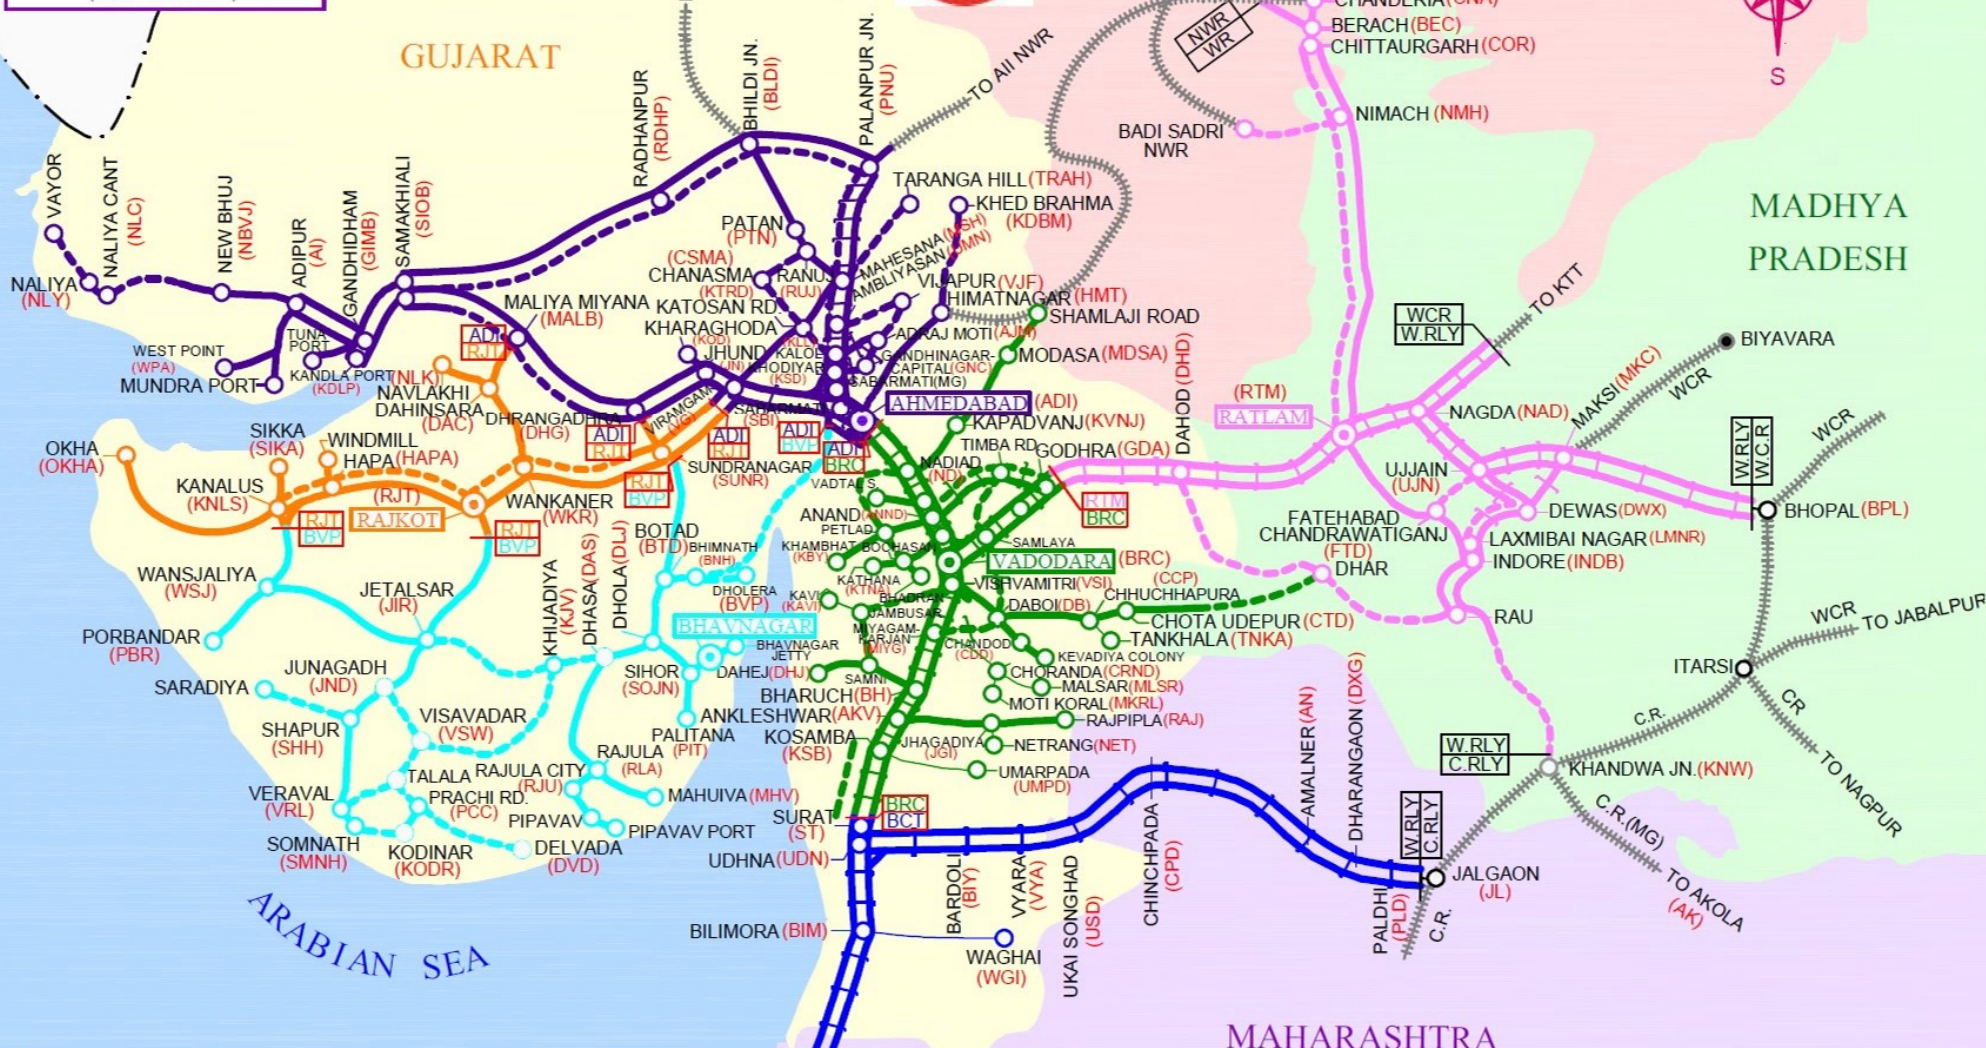

**SYSTEM MAP
OF
WESTERN RAILWAY
AS ON 31-03-2019
(NOT TO SCALE)**

RAJASTHAN

GUJARAT

MADHYA
PRADESH

LEGEND

- * BROAD GAUGE
- * METRE GAUGE
- * NARROW GAUGE
- * FOREIGN RAILWAY
- * DOUBLE LINE
- * NEW LINE UNDER CONSTRUCTION
- * CONVERSION M.G.INTO B.G.
- * ELECTRIFIED SECTION
- * DIVISIONAL HEAD QUARTER
- * HEAD QUARTER OFFICE
- * INTERNATIONAL BOUNDARY

BG, MG AND NG ROUTE KILOMETRES

ITEM	BG	MG	NG
ELECTRIFIED	1776.85	-	-
NON ELECTRIFIED	3028.65	1154.96	558.90
TOTAL	4805.50	1154.96	558.90