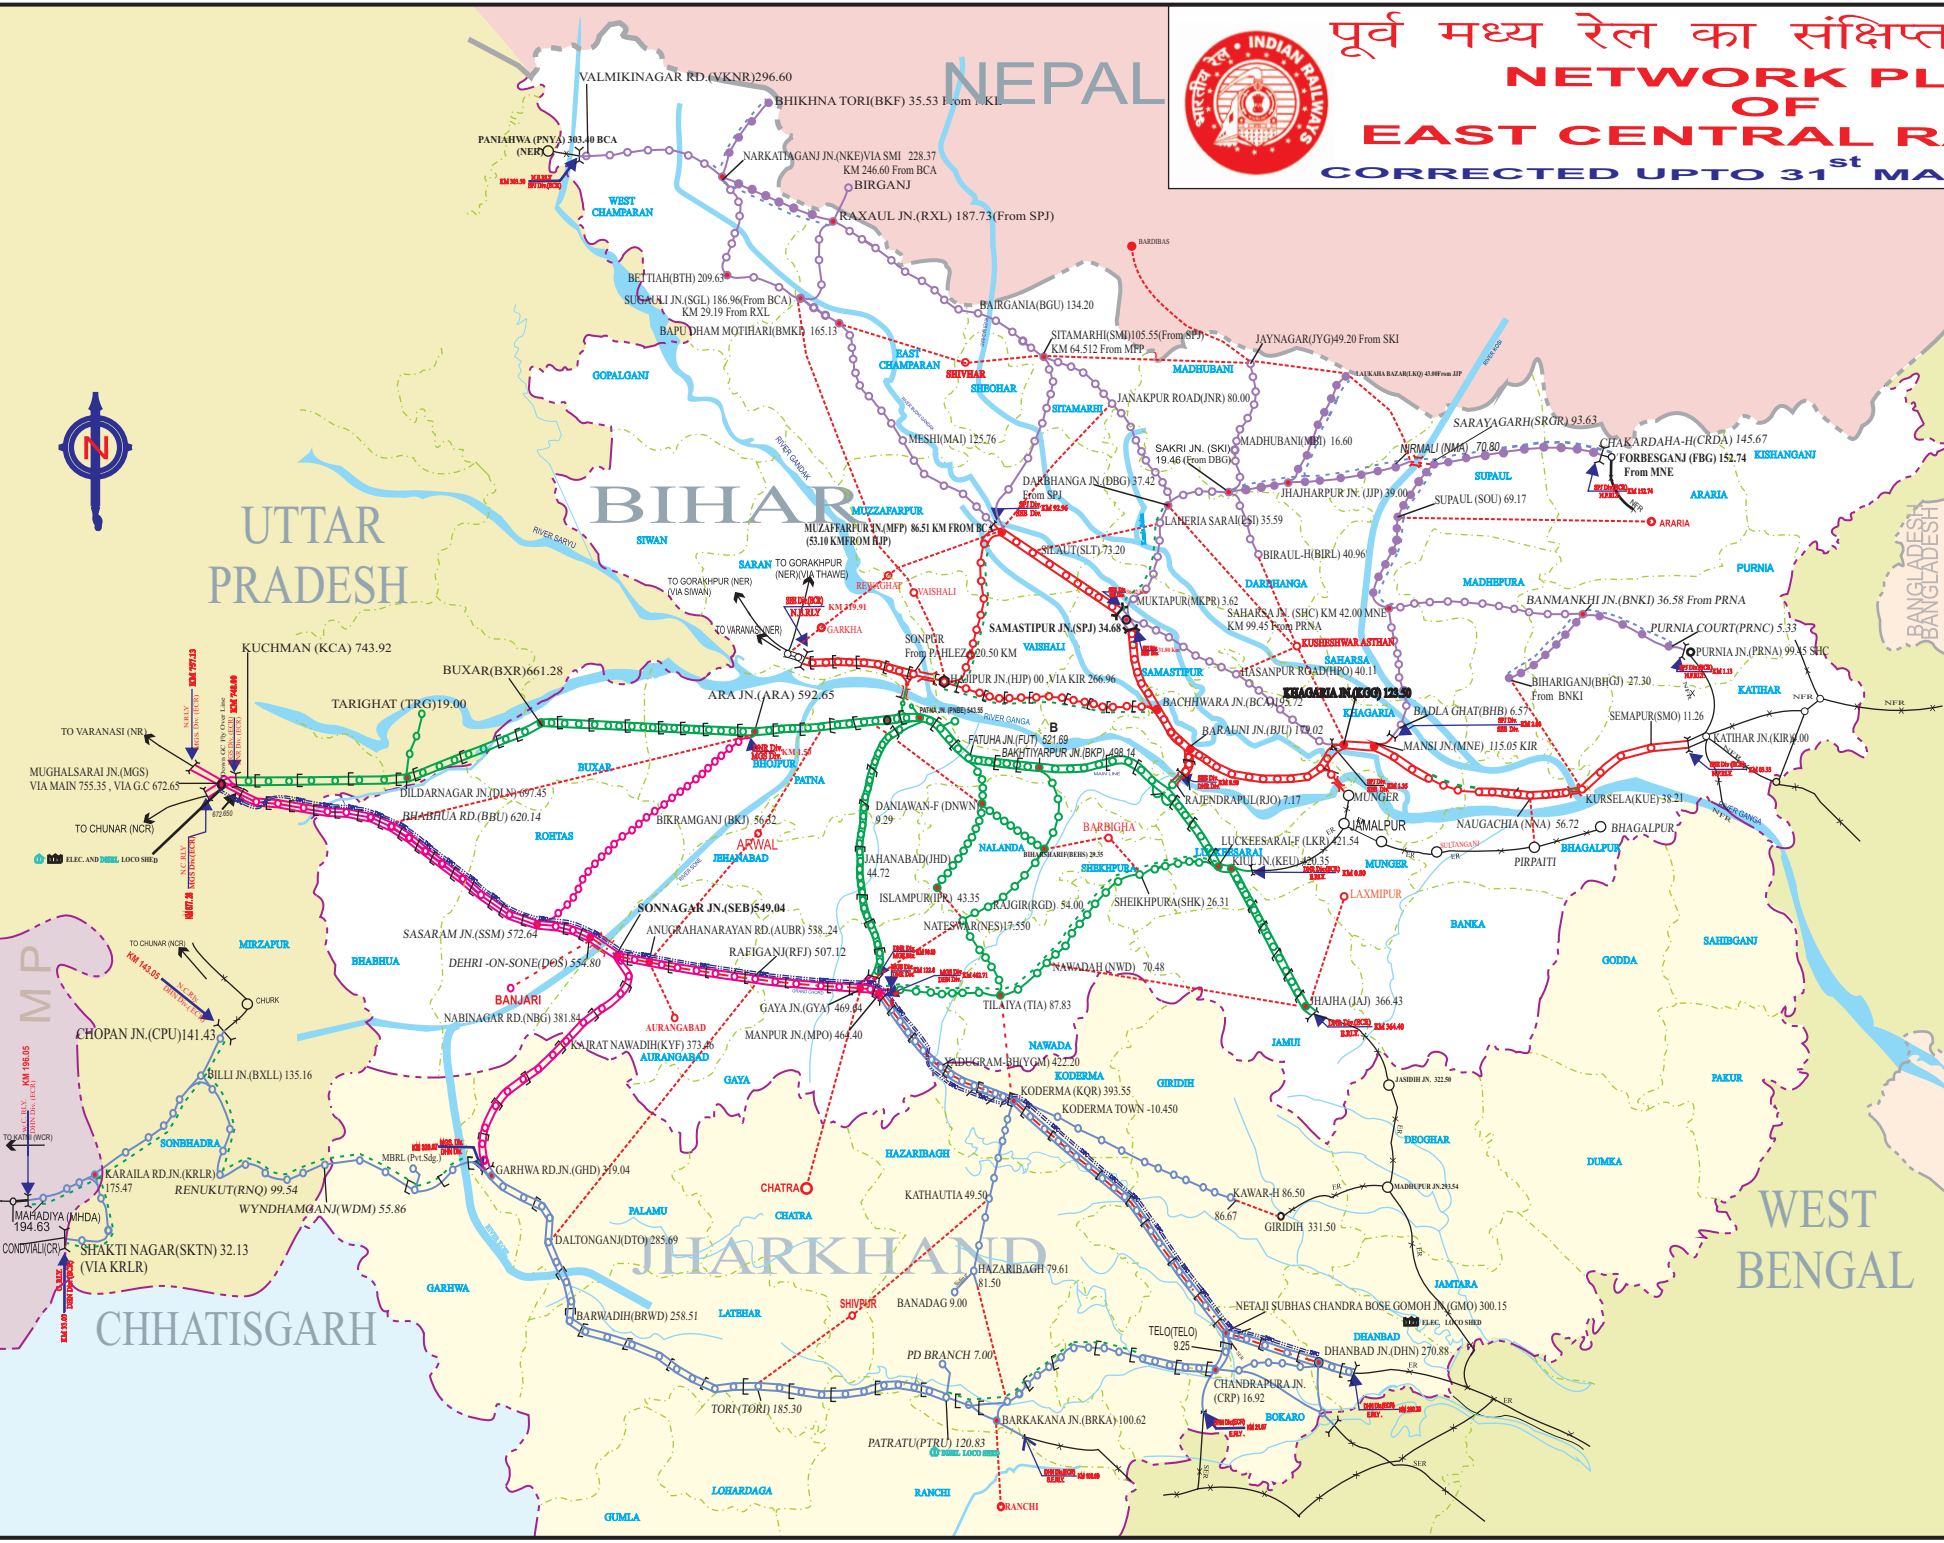

पूर्व मध्य रेल का संक्षिप्त मानचित्र

NETWORK PLAN OF EAST CENTRAL RAILWAY

CORRECTED UPTO 31st MARCH '2016

- BROAD GAUGE SINGLE LINE
- BROAD GAUGE DOUBLE LINE
- BROAD GAUGE MULTIPLE LINE
- METRE GAUGE SINGLE LINE
- DISTRICT BOUNDARIES
- STATE BOUNDARIES
- INTERNATIONAL BOUNDARY
- OTHER RAILWAY
- ELECTRIFIED LINE SINGLE, DOUBLE B.G.
- UNDER CONSTRUCTION BROAD GAUGE SINGLE LINE
- GAUGE CONVERSION FROM MG TO BG
- DOUBLING IN PROGRESS
- MEGA BRIDGES IN PROGRESS
- RIVER
- MODEL STATIONS
- DIVISIONAL BORDER
- IMPORTANT STATIONS AND JUNCTIONS
- RAILWAY DIVISIONAL HEADQUARTERS
- RAILWAY ZONAL HEADQUARTERS