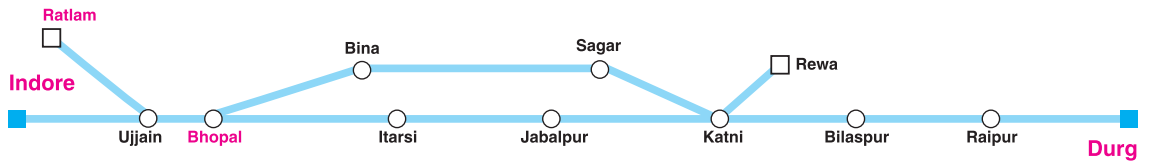

TRAIN NAME		Jaipur Bhopal/Indore Express	Jabalpur Rewa Intercity Super Fast Express	Habibganj Jabalpur Intercity Express	Ahmedabad Kolkata Express	Valsad Puri Express (via Bhopal, Katni)	Bhopal Damoh Rajya Rani Express	Dr.Ambedkar Nagar Rewa Express	Habibganj Sant-raganj Humsafar Express	Itarsi Katni Express	Indore Bhopal Express
Train Number		19711@	22189	22187	19413	22909	22161	11704	22169	11273	19303
Class of accommodation		3A SL,II	2S,II	CC 2S,II	2A,3A SL,II	2A,3A SL,II	CC, 2S,II	3A SL,II	3A	II	3A SL,II
From Table No.		54			54	3A					
Days of departure at originating station		Daily	Daily	Daily	W	Th	Daily	M, W, F	W	Daily	Daily
Km.	Dr.Ambedkar Nagar (DADN)	d						20.20			
	Ratlam	a d			23.25 23.50	03.05 03.10					
0	Indore	a d					20.50 21.00				23.45
	Dewas	a d					21.41 21.43				00.21 00.23
80	Ujjain	a d			01.45 01.50	04.55 05.00		22.20 22.40			01.10 01.30
	Dewas	d			...		...				
	Maksi	a d				05.38 05.39		...			02.09 02.11
0	Indore	a	10.20								
264	Bhopal	a d	11.25		06.45 06.55	08.10 08.20	17.55				05.30
270	Habibganj	a d		05.10		...			14.40		
403	Bina	a d			09.30 09.35		19.55 20.00	04.30 04.35	17.10 17.15		
478	Sagour	a d			10.55 11.00		21.22 21.25	05.53 05.55	18.45 18.50		
555	Damoh	a d			12.02		22.45	07.05	19.53 19.55		
689	Katni Murwara	a d			14.15 14.25			08.45 08.55	21.45 21.55		
354	Itarsi	a d		06.45 06.55		10.20 10.30					09.00
421	Pipariya	d		07.49 07.50		11.22 11.24					09.50 09.52
512	Narsingpur	a d		08.49 08.50		...					10.58 11.00
596	Madan Mahal	d		10.06							12.20
600	Jabalpur	a d	17.05	10.40		13.55 14.05					12.55 13.00
689	Katni South	a d		...		15.20 15.25					
691	Katni	a d		18.22 18.25							16.40
789	Satna	a d		19.55 20.00				10.40 10.50			
858	Anuppur	a d				18.45 18.50					
1009	Bilaspur	a d				21.35 21.50			04.20 04.35		
831	Rewa	a	21.25					12.15			
1157	Durg	a									
Days of arrival at destination station		Daily	Daily	Daily	F	Sa	Daily	Tu, Th, S a	Th	Daily	Daily
To Table No.					73	78			5A		

UTTAR PRADESH TOURISM

TAG-19

@ 7 Coaches runs with 19711 / 59306 between Jaipur-Indore.